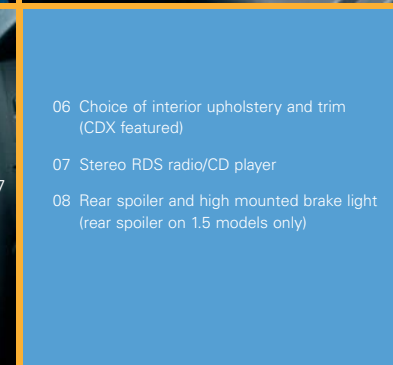

Getz

Getz is full of surprises
but never short on fun

striking Looks can be deceiving, but don't be fooled by the Getz. It really does make a great impression on all who see it, not to mention those who drive it.

The Hyundai design team enjoy what they do, and with the Getz they have invested time and effort into creating a car that looks as good as it drives. With its sleek and fun good looks, the Getz cuts through traffic as easily as it cuts through the perception of just what a small car can be. It's the attention to detail that sets the Getz apart and you can see this from whatever angle you care to view it. It's a car with style and substance for drivers who demand both.

- 01 Body coloured door mirrors (CDX only)
- 02 Rear light cluster
- 03 Front headlight
- 04 14" alloy wheels (CDX only)
- 05 Electric window and mirror controls (5dr CDX featured)